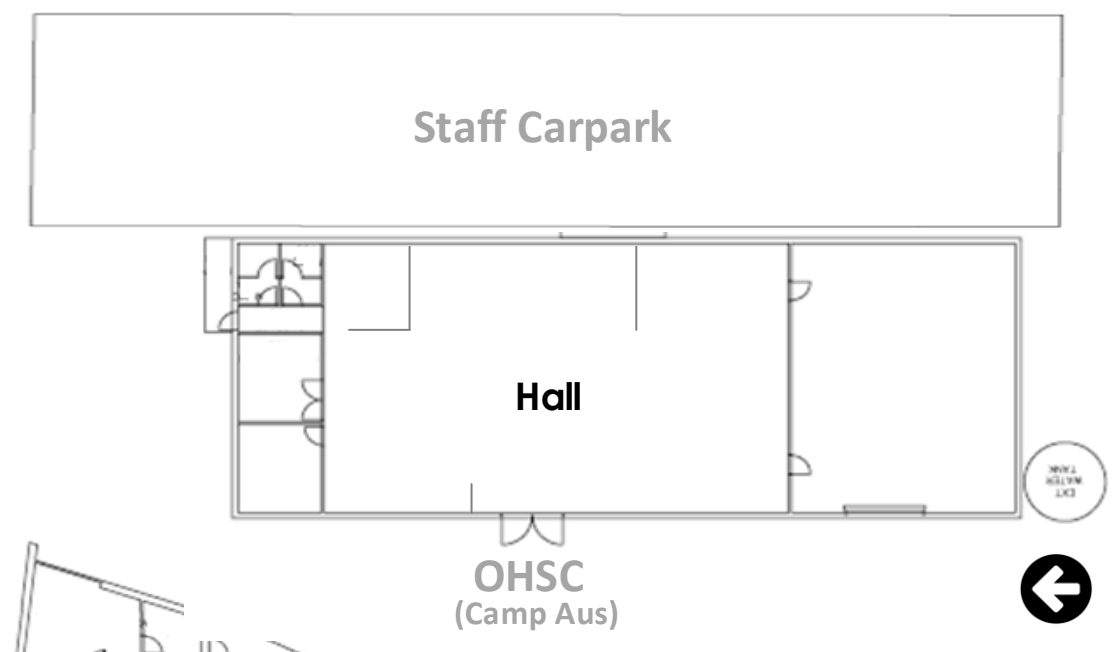

2018  
Ver: 06/04/18

Staff Carpark

Locharn Crescent

Shed

Diagram not to scale.

Cochrane Avenue

Merrick Street