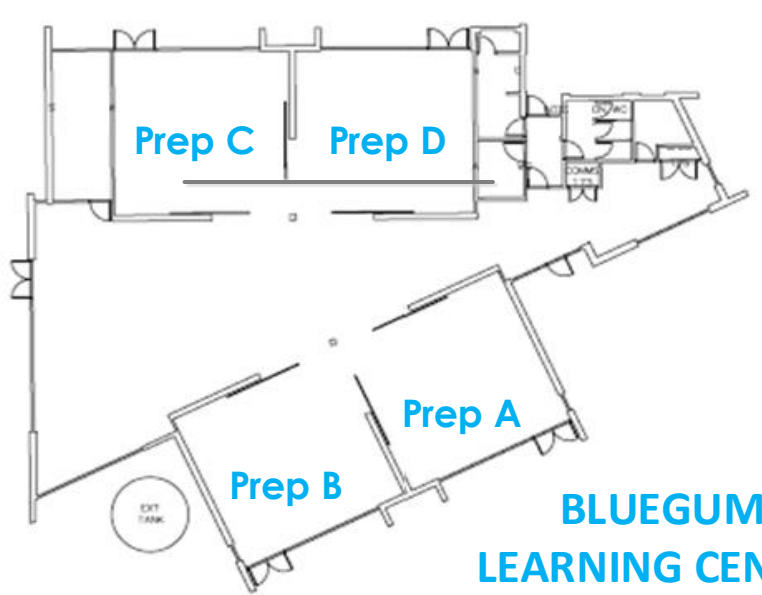

2018  
Ver: 06/04/18

Staff Carpark

Locharn Crescent

Shed

Diagram not to scale.

Cochrane Avenue

Merrick Street