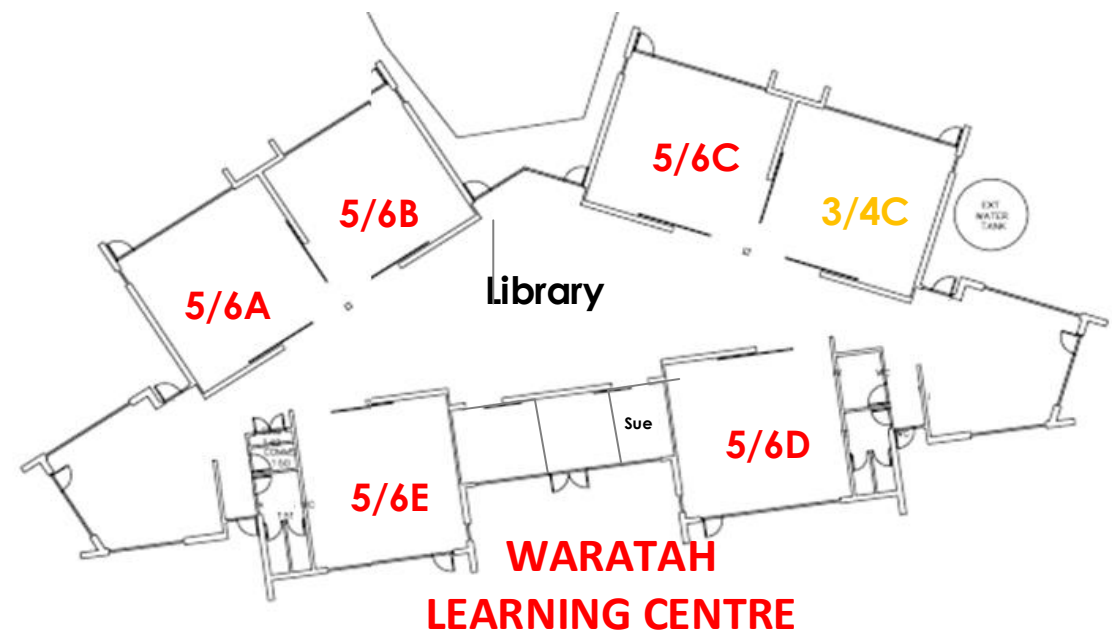

2018  
Ver: 06/04/18

Staff Carpark

Locharn Crescent

Shed

Diagram not to scale.

Cochrane Avenue

Merrick Street