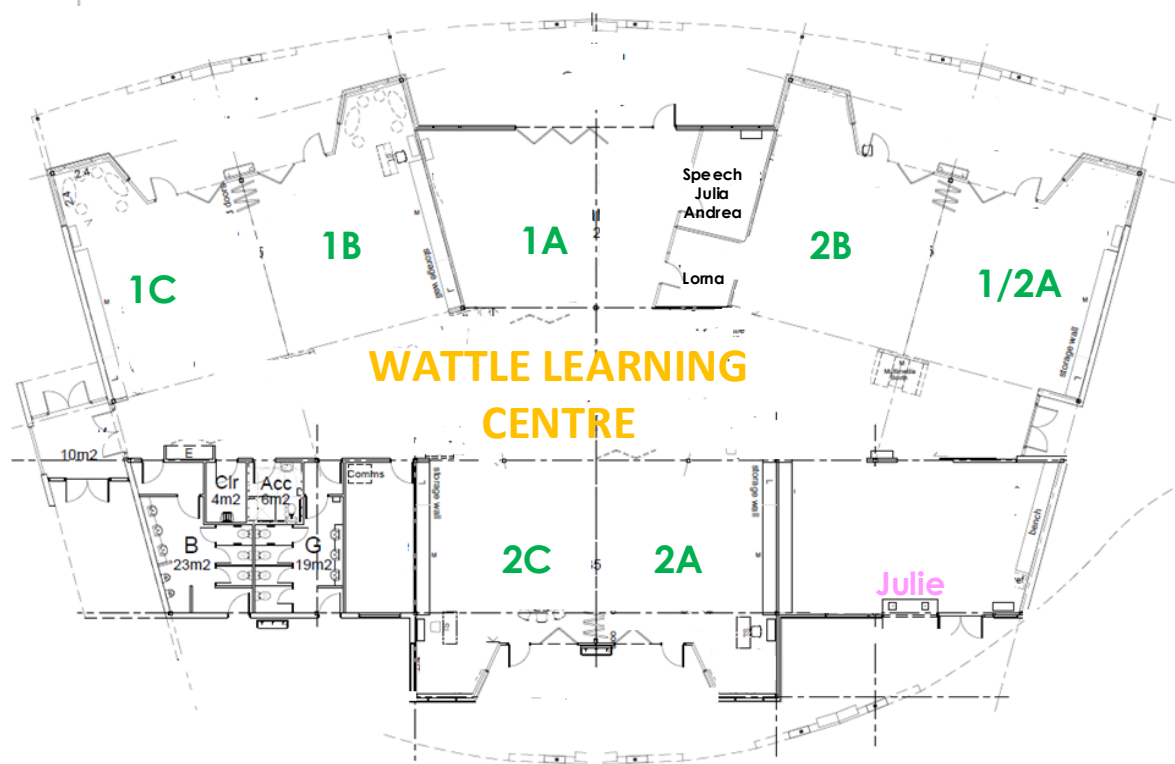

2018  
Ver: 06/04/18

Staff Carpark

Locharn Crescent

Shed

Diagram not to scale.

Cochrane Avenue

Merrick Street